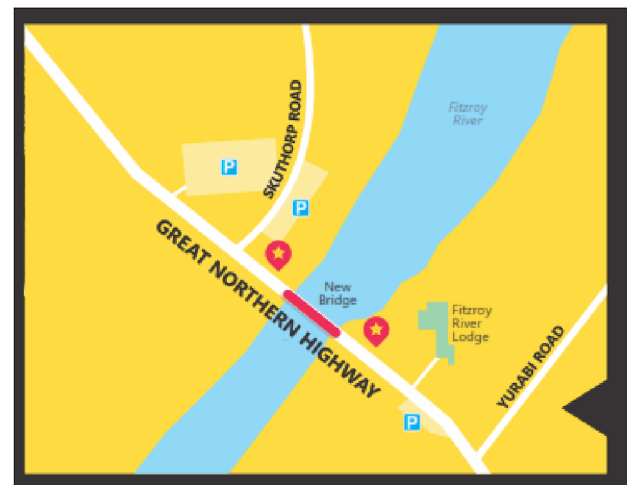

Come down to the New Fitzroy River Bridge Opening this Sunday!

A reminder that the new Fitzroy River Bridge will be open to traffic on Sunday 10 December!

Well done to all the workers from Main Roads and the Fitzroy Bridge Alliance for the amazing achievement of delivering this project more than six months ahead of schedule. Come down and have the first walk over the New Fitzroy River Bridge before it opens to traffic.

When: Sun 10 Dec, 7am-9am

Parking areas are available on the western and eastern side of the river. Pedestrian access via Great Northern Highway.

UPCOMING EVENTS

Shifting the Power Event

Date and Time: Sun 10 Dec from 2 - 6pm

Location: Fitzroy Crossing Visitor Centre

Story Telling, Art activities and much more!

XMAS in the Kimberley

Date and Time: Wed 13 Dec from 4:30 - 7pm

Location: Fitzroy Crossing Town Oval

Markets, Live Music, Carols, Santa and much more!

When: Tues 12 December, from 11:00am-1:00pm

Where: Marra Worra Worra Boardroom, 158 Great Northern Highway, Fitzroy Crossing

RSVP by calling Main Roads Business Services on 9158 4333

Stay Safe this Wet Season and Fight the Bite!