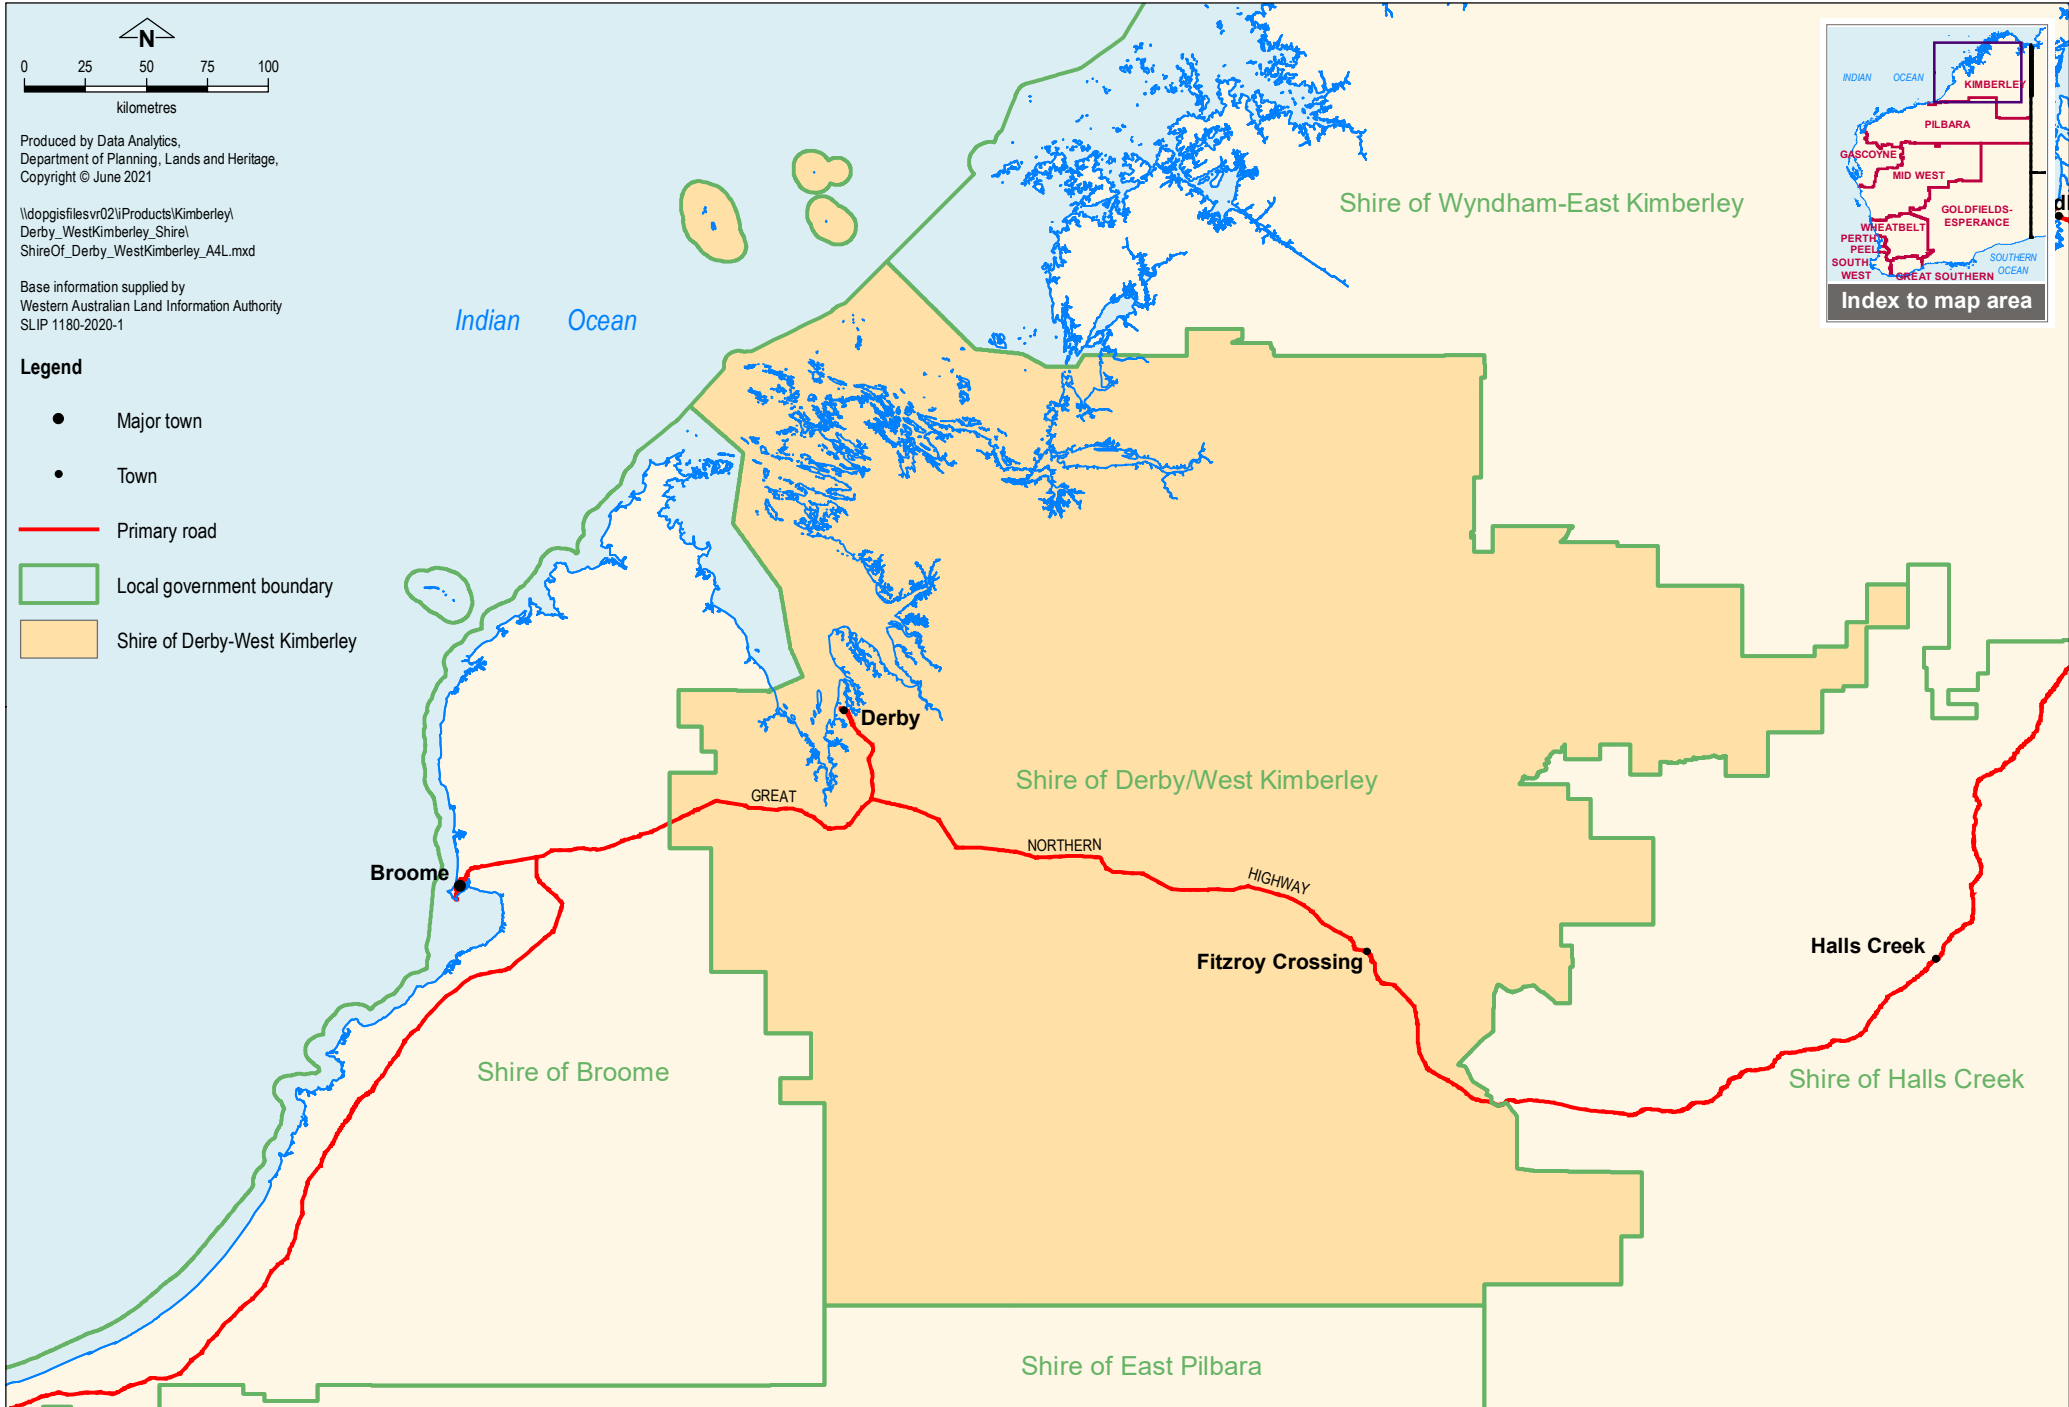

Produced by Data Analytics,  
 Department of Planning, Lands and Heritage,  
 Copyright © June 2021

\\dopgisfiles\vr02\i\Products\Kimberley\  
 Derby\_WestKimberley\_Shire\  
 ShireOf\_Derby\_WestKimberley\_A4L.mxd

Base information supplied by  
 Western Australian Land Information Authority  
 SLIP 1180-2020-1

**Legend**

- Major town
- Town
- Primary road
- ▭ Local government boundary
- ▭ Shire of Derby-West Kimberley

**Shire of Derby-West Kimberley**